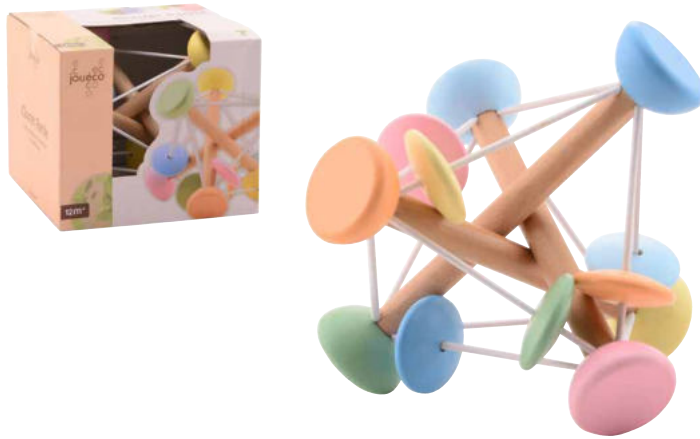

Discover web

- *Ontdekkingsweb*
- *Entdeckungsweb*
- *Découverte web*

12m⁺

Collection: Soft line
Product size: 155 x 155 x 155 mm
Inner/outer: 6/12
Variants: 1

80114