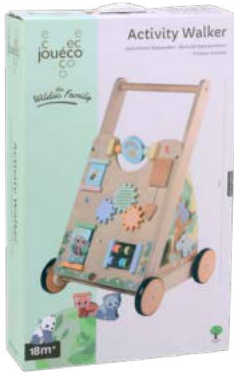

80098

Stacking blocks

- *Stapel blokken* • *Blöcke stapeln*
- *Blocs d'empilage*

12m⁺

Collection: The Wildies Family
Product size: 140 x 140 x 140 mm
Inner/outer: 1/6
Variants: 1

80100

10
pieces

Activity walker