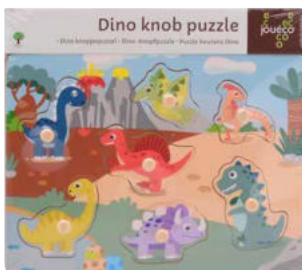

80149

Dino knob puzzle

- Dino knopjespuzzel
- Dino-Knopfpuzzle
- Puzzle boutons Dino

18m+

Collection: Jouéco Classic
 Product size: 300 x 220 x 10 mm
 Inner/outer: 1/12
 Variants: 2

80156

Dino puzzle

- Dino puzzel • Dino-Puzzle
- Puzzle dinosaure