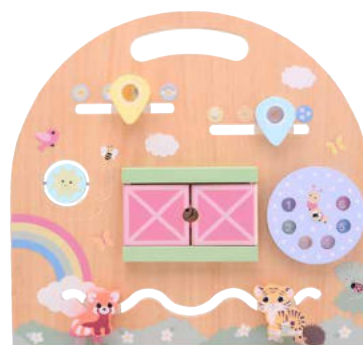

18m⁺

Collection: The Wildies Family
Product size: 300 x 220 x 10 mm
Inner/outer: 1/12
Variants: 1

80132

Activity board

- *Activiteitenbord* • *Aktivitätstafel*
- *Tableau d'activités*

12m⁺

Collection: The Wildies Family
Product size: 300 x 280 x 21 mm
Inner/outer: 6/12
Variants: 1