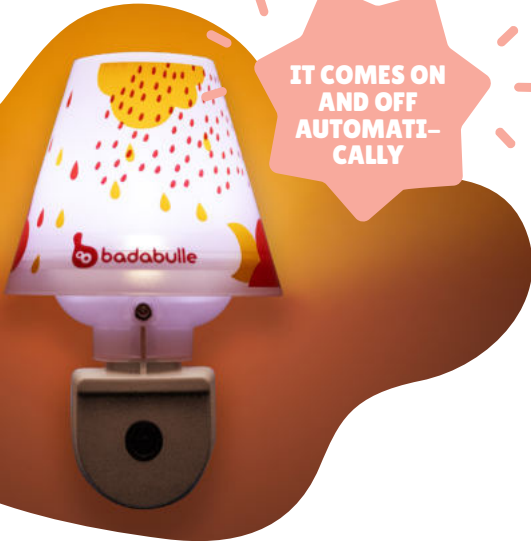

3 661276 153387

Blue Drops
SKU. B015011

3 661276 153394

WALL NIGHTLIGHT

Comes on at night and goes off during the day!

- Automatic: comes on at night and goes off during the day (photocei)
- Bright light to reassure baby and allows parents to check on them in the night
- Energy saving: long life
- Screw-on lampshade, does not heat up during use

ERGONOMIC HEADREST

For a nice round head!

- Helps to protect the shape of baby's skull
- Ergonomic and protective: the hole and angle of incline protect the back of baby's skull
- Soft, breathable fabric
- Oeko-Tex® certified