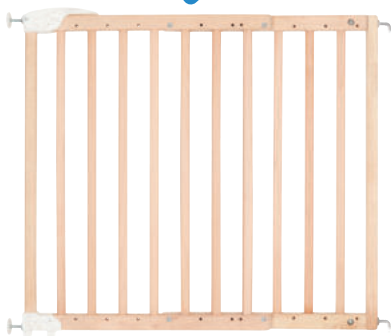

TOP
SELLER

FIXES BY
PRESSURE
OR WITH
SCREWS

DECO POP SAFETY GATE

Self-assembly screw and pressure fit safety gates!

- Easy to set up and install (less than 10 minutes)
- Pressure fit or screw mounted
- 2 types of opening: swing gate (when wall-mounted) or removable gate (pressure fit)
- Ergonomic handle
- Suitable for gaps between 63 and 106 cm
- No need for an additional extension
- No rail at floor level, avoids falls
- Compliant with standard EN 1930:2012

← 63 - 106 cm →

CONSUMER REVIEW:

"Gate is easy to assemble and looks good. I didn't want to drill the walls so the fact that this gate has 2 fixing solutions is great."
Harry

Natural Wood
SKU. B025224

White
SKU. B025225