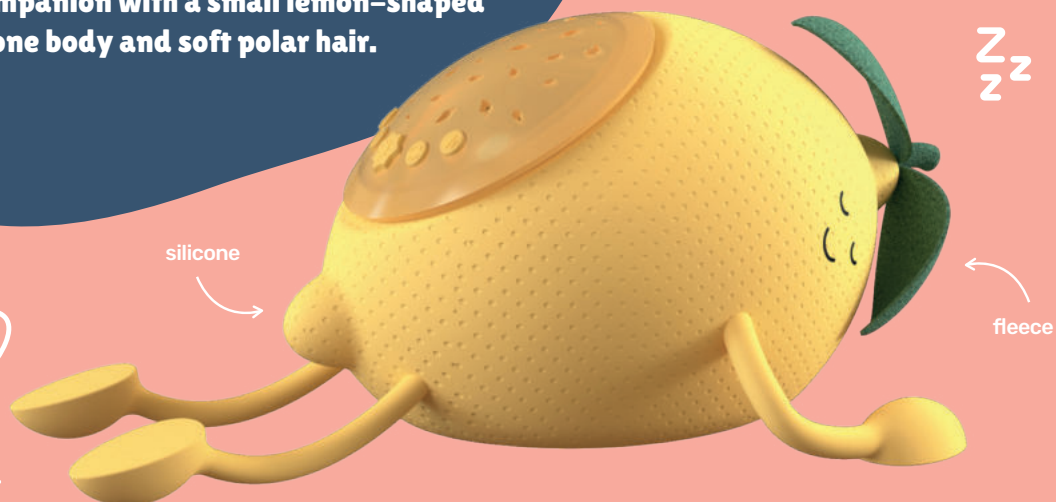

NEW

Basile – The dreams adventurer!

Lying on the dresser, Basile is calm and soothing.

He always smiles while sleeping because his dreams are funnier than others.

A companion with a small lemon-shaped silicone body and soft polar hair.

5
SOOTHING
MELODIES

Zz
Zz

BASILE PROJECTION NIGHTLIGHT

Basile, the projection nightlight with soothing music to fall asleep peacefully!

- Silicone nightlight with soft felt leaf to stimulate the sense of touch
- Softly lit projection that immerses into the forest universe
- Lullabies: 5 unique soothing melodies and 2 white noises, adjustable volume (3 levels)
- Music and light can be operated independently
- Detachable electronic unit so the nightlight can be washed
- Built-in timer (30 minutes)