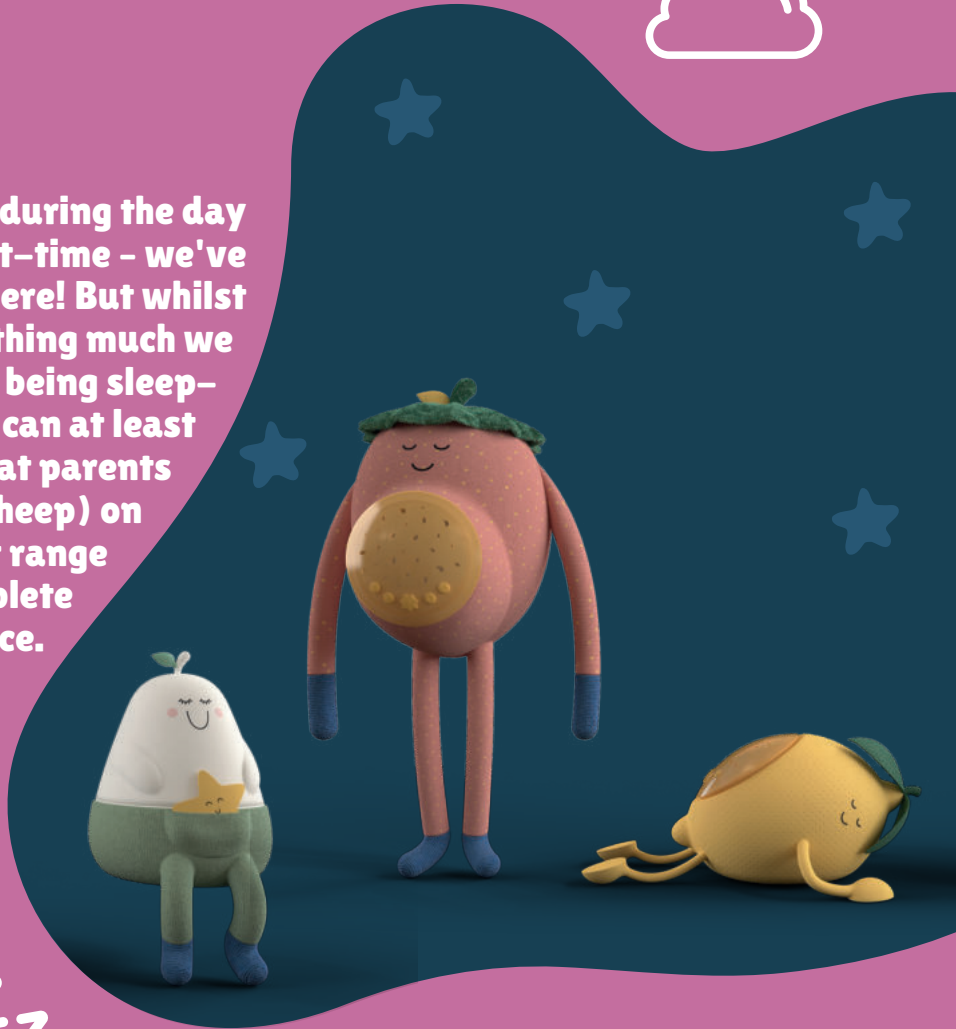

22 cm

58 cm

Composition:

Wood, Metal, Polyester

Mattress: 100% Polyester. Cover: 100% PVC

Product size (W x D x H):

Opened: 54 x 70 x 70 cm / Closed: 54 x 18 x 70 cm

Mattress: 46 x 61 cm

9,7 kg

DREAMERS

Feeling sleepy during the day as well as night-time - we've all been there! But whilst there's nothing much we can do about being sleep-deprived, we can at least make sure that parents can count (sheep) on our comfort range with complete confidence.