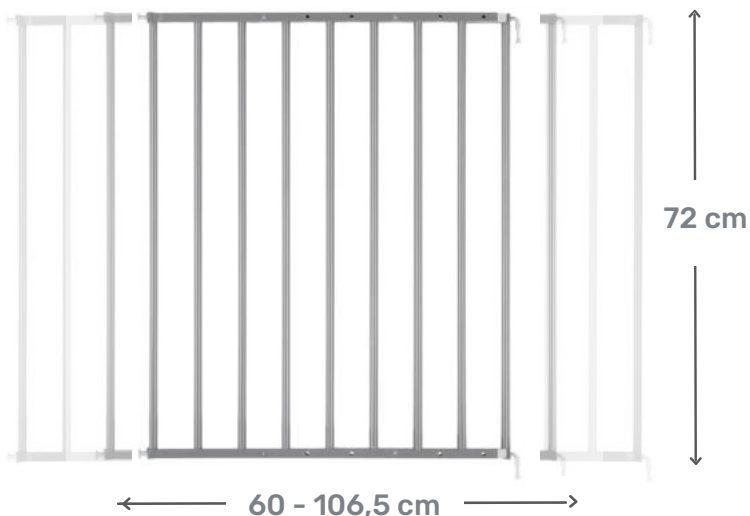

CONSUMER REVIEW:

"Good value for money and really easy to install." Marcus

Metal
SKU. B025230

0 m+

3 661276 170421

70 cm x1 3,7 cm
59 cm

Composition: 95% Metal, 5% ABS
Product size (W x D x H): 60 - 106,5 x 72 cm