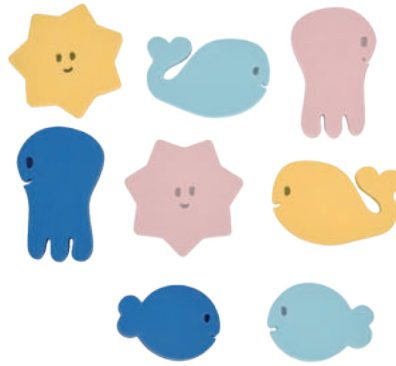

SKU. B021300

0 m+

3 661276 174290

Composition: Polypropylene

11 cm x8 10 cm
28 cm

BATH STICKERS

Sticks to the walls when in contact with water!

- Float and stick to the sides of the bath or shower
- Fun: appealing colours and shapes to encourage learning
- Adaptable: easy to grasp and ideal for making up stories