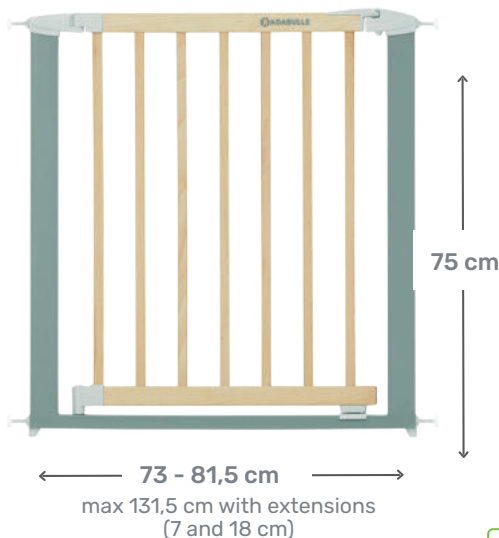

Black
SKU. B025227

Composition:
80% wood, 12% metal, 5% ABS, 1% Polyethylene, 1% paper
Product size (W x D x H): 63 - 106 x 72 cm

TOP
SELLER

EASY
ONE-HANDED
HANDLING

SAFE & LOCK SAFETY GATE

Easy to install with its pressure fit!