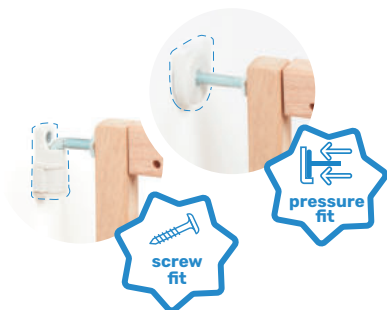

Parents can rest easy!

BADABULLE

TOP
SELLER

NO
FLOOR
RAIL

SAFE & PROTECT XL SAFETY GATE

The widest opening on the market!

- Extra wide opening: fits all openings, no need for extra extensions
- Practical: the gate opens and closes easily both ways with one hand
- Easy to install: screw fit system
- Safe: double locking system, cannot be opened by children
- No floor rail to prevent tripping
- Durability guaranteed: compliant with standard EN 1930: 2012, made from sturdy and durable metal

CONSUMER REVIEW:

"Good value for money and really easy to install." Marcus

Metal
SKU. B025230

0 m+

3 661276 170421

70 cm x1 3,7 cm
59 cm

Composition: 95% Metal, 5% ABS
Product size (W x D x H): 60 - 106,5 x 72 cm

TOP
SELLER

FIXES BY
PRESSURE
OR WITH
SCREWS

DECO POP SAFETY GATE

Self-assembly screw and pressure fit safety gates!

- Easy to set up and install (less than 10 minutes)
- Pressure fit or screw mounted
- 2 types of opening: swing gate (when wall-mounted) or removable gate (pressure fit)
- Ergonomic handle
- Suitable for gaps between 63 and 106 cm
- No need for an additional extension
- No rail at floor level, avoids falls
- Compliant with standard EN 1930:2012

- Easy to install: pressure fit system
- Practical: the gate opens and closes easily both ways with one hand
- Direction of opening may be locked one way
- Safe: double locking system, cannot be opened by children
- Durability guaranteed: compliant with standard EN 1930: 2012, made from sturdy materials
- Extending: suitable for openings up to 131.5 cm using the 7 cm and 18 cm extensions (available separately) that can be fitted without tools