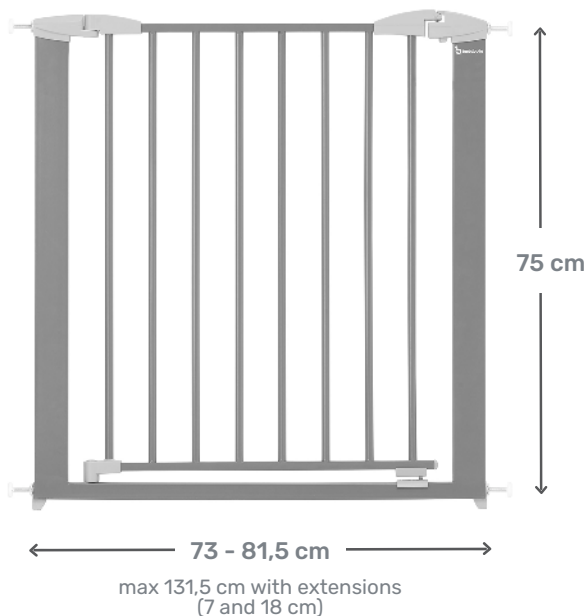

SAFE & LOCK SAFETY GATE

Easy to install with its
pressure fit!

- Easy to install: pressure fit system
- Practical: the gate opens and closes easily both ways with one hand
- Direction of opening may be locked one way
- Safe: double locking system, cannot be opened by children
- Durability guaranteed: compliant with standard EN 1930: 2012, made from sturdy materials
- Extending: suitable for openings up to 131.5 cm using the 7 cm and 18 cm extensions (available separately) that can be fitted without tools