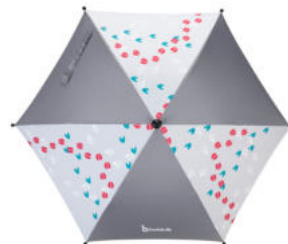

Grey
SKU. B060010
3 661787 099587

CONSUMER REVIEW:

"It protects our baby from the sun perfectly. It's super flexible and holds securely to the frame of the pushchair." *Clara*